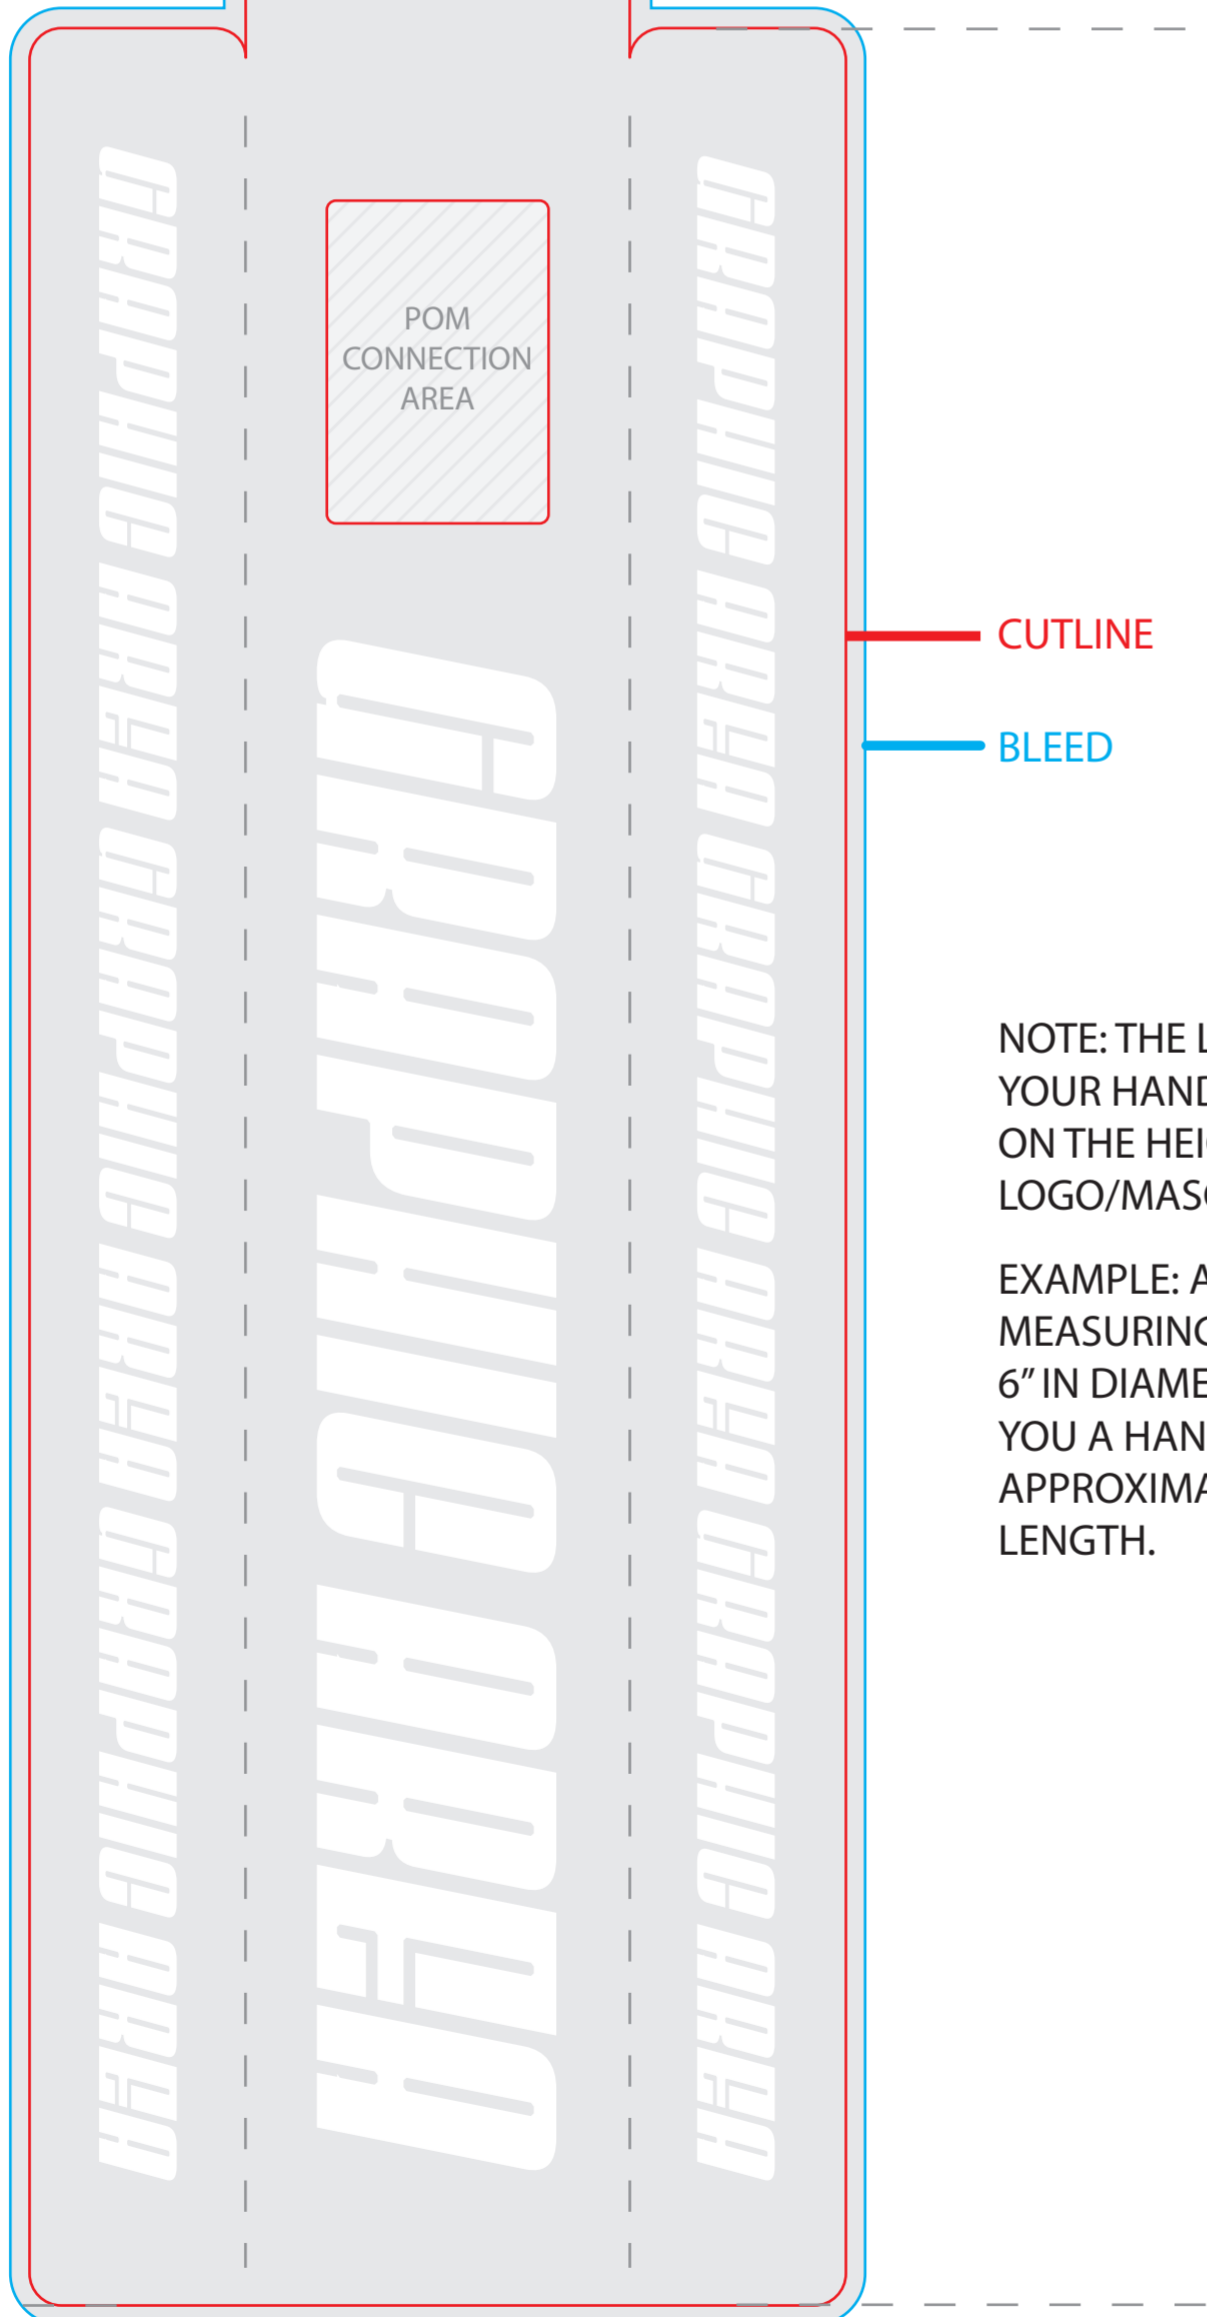

6" MAXIMUM
WIDTH
LOGO/MASCOT AREA

18"
HEIGHT

NOTE: THE LENGTH OF
YOUR HANDLE DEPENDS
ON THE HEIGHT OF YOUR
LOGO/MASCOT AREA.

EXAMPLE: A LOGO AREA
MEASURING APPROXIMATELY
6" IN DIAMETER WILL GIVE
YOU A HANDLE THAT IS
APPROXIMATELY 12" IN
LENGTH.