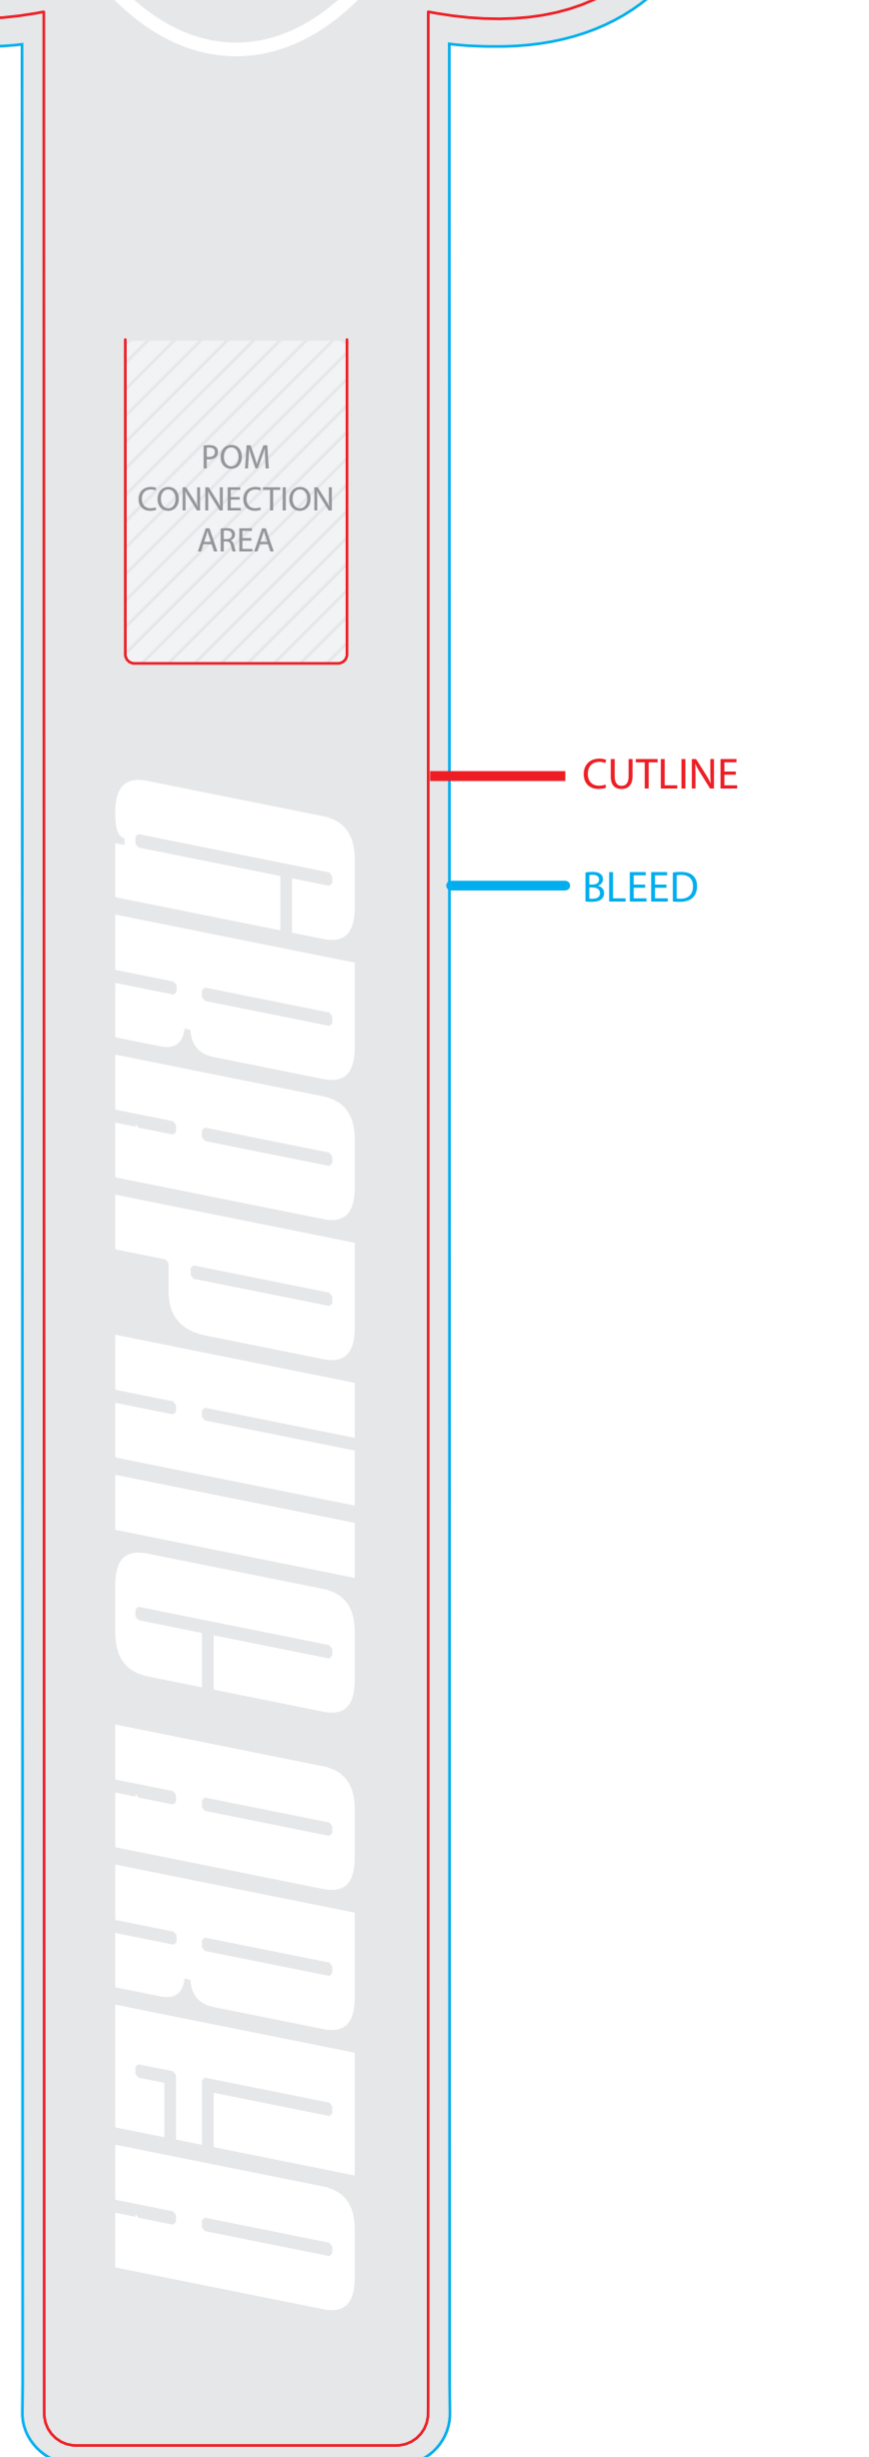

6" MAXIMUM
WIDTH
LOGO/MASCOT AREA

18"
HEIGHT

NOTE: THE LENGTH OF
YOUR HANDLE DEPENDS
ON THE HEIGHT OF YOUR
LOGO/MASCOT AREA.

EXAMPLE: A LOGO AREA
MEASURING APPROXIMATELY
6" IN DIAMETER WILL GIVE
YOU A HANDLE THAT IS
APPROXIMATELY 12" IN
LENGTH.

Pom Pom D (Deluxe)
Mascot Rally Pom

Pom Pom E (Economy)
Mascot Rally Pom