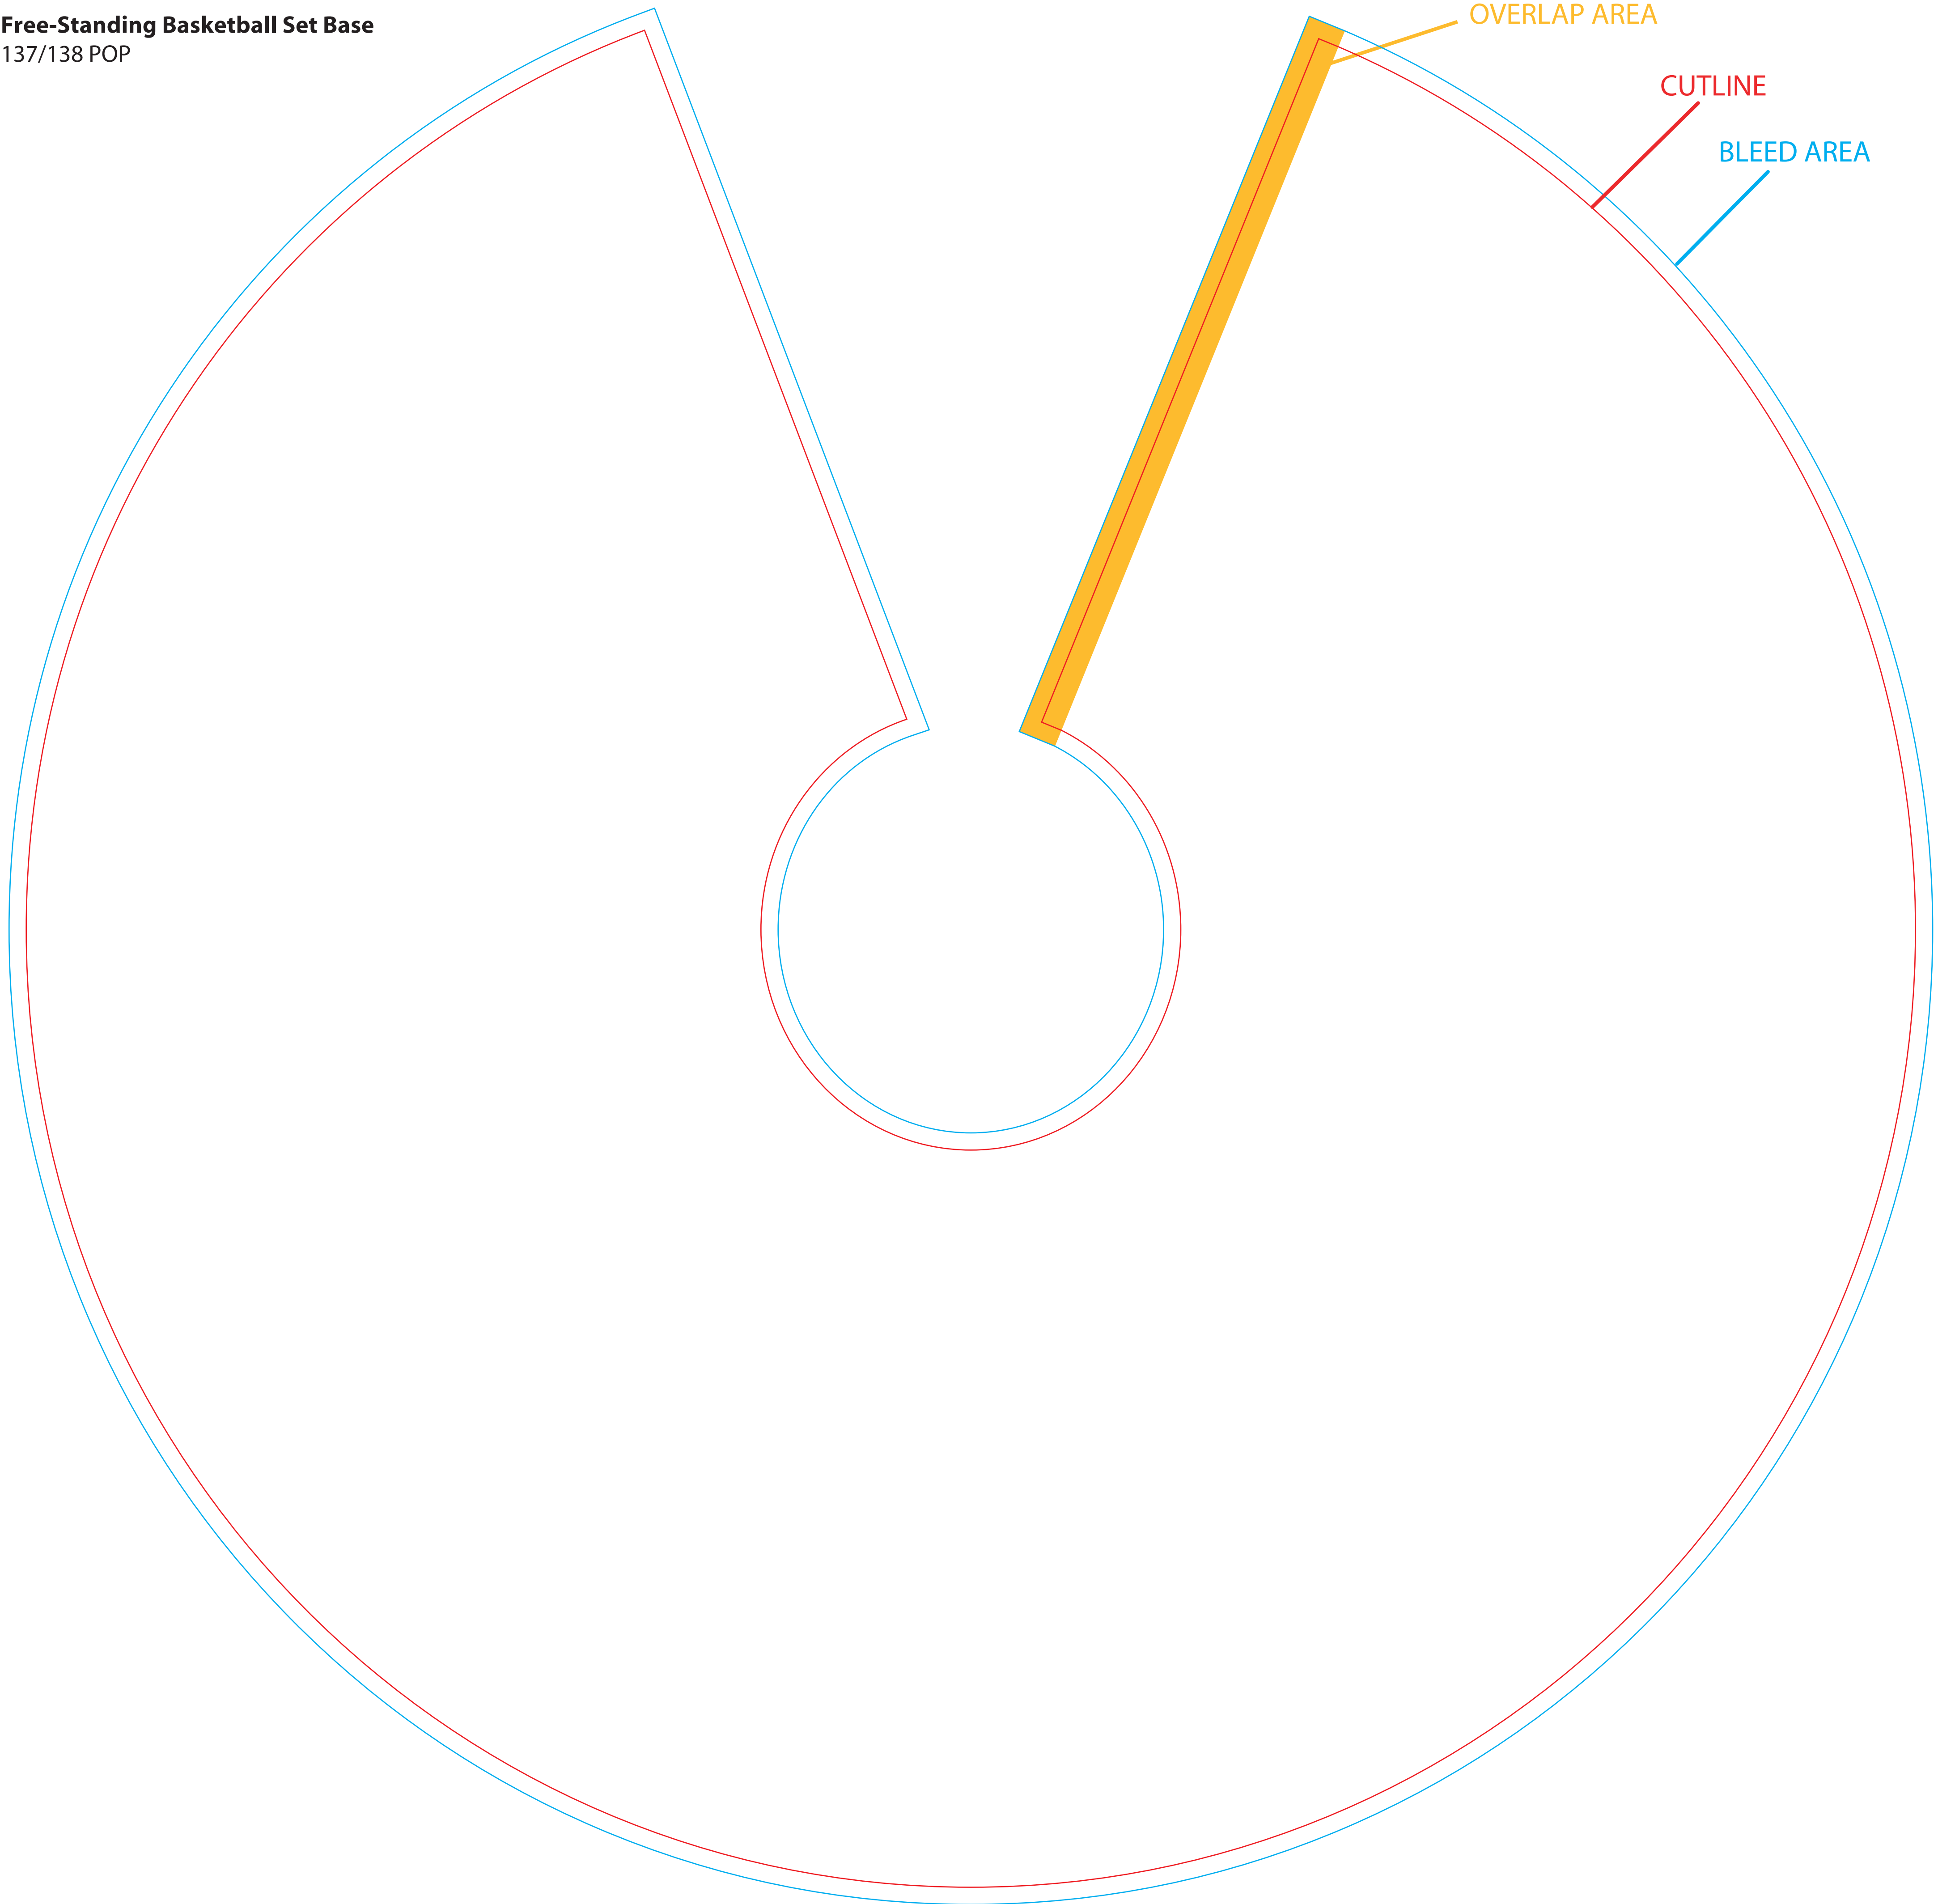

**Free-Standing Basketball Set Base**  
137/138 POP

OVERLAP AREA

CUTLINE

BLEED AREA