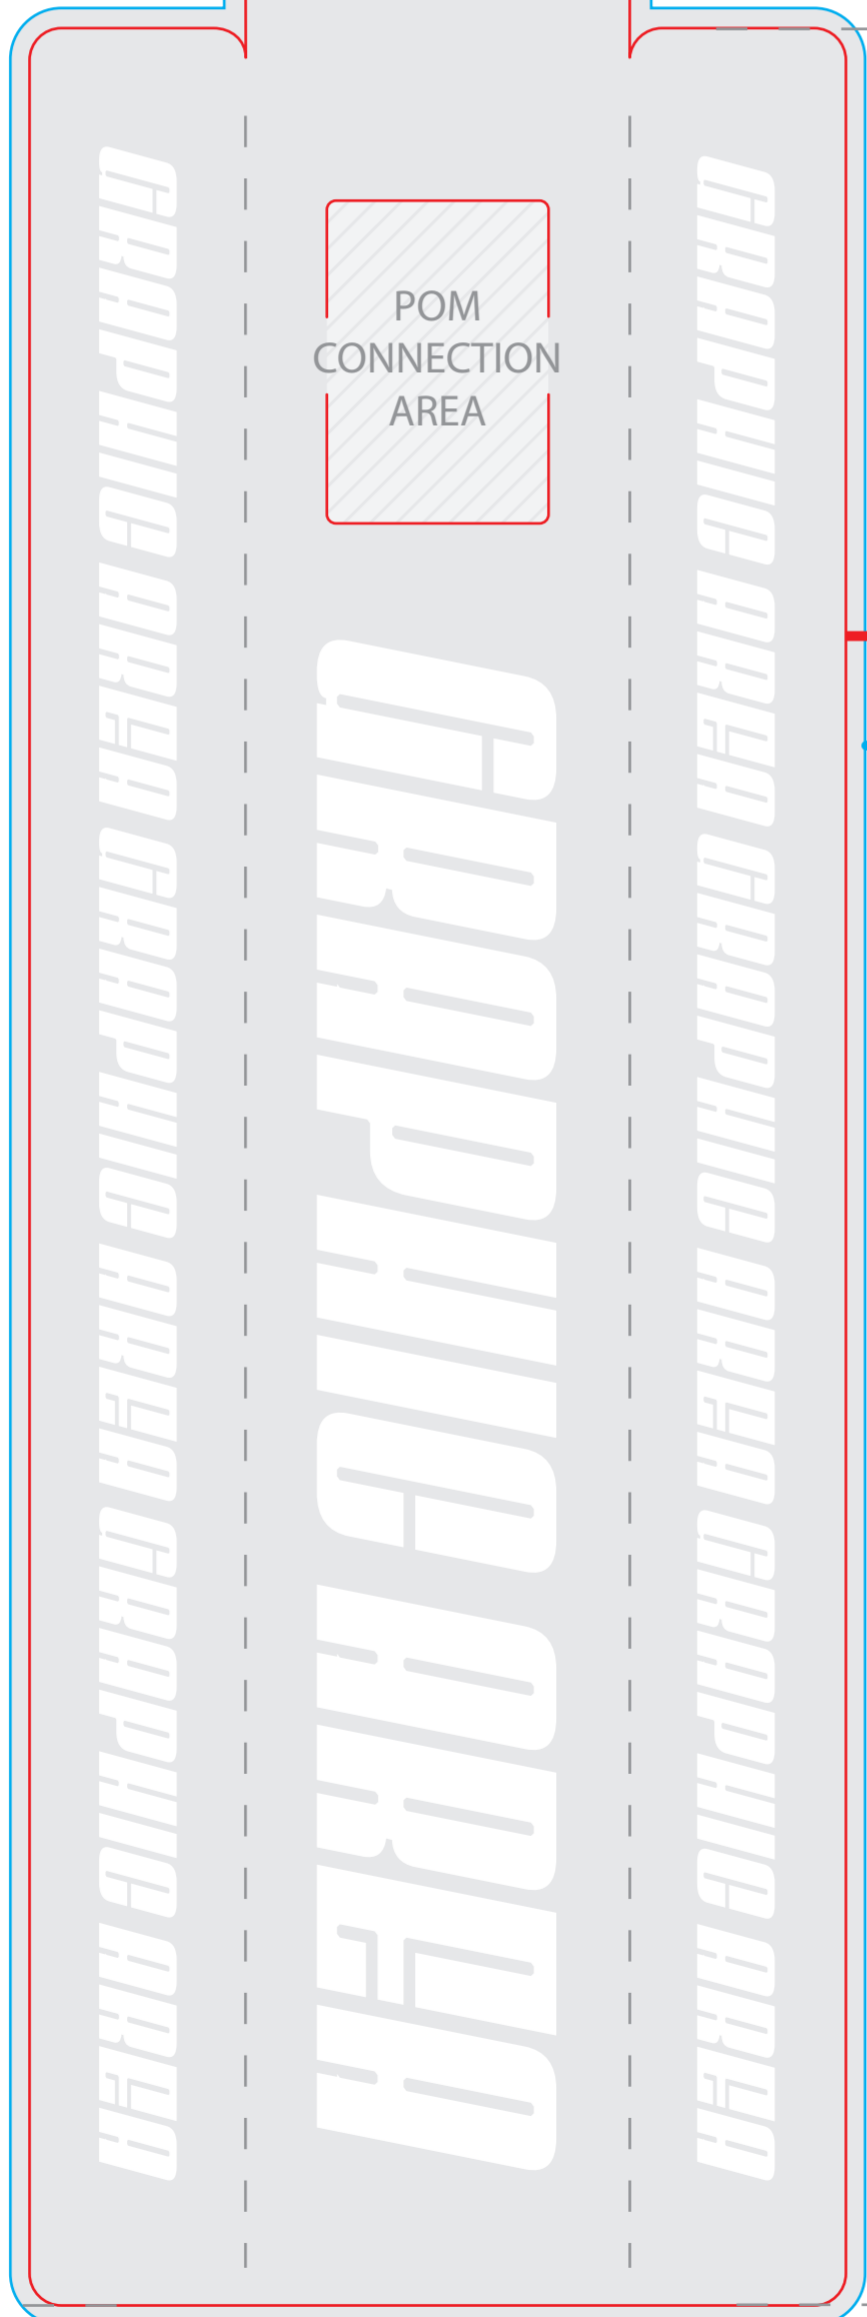

6" MAXIMUM
WIDTH
LOGO/MASCOT AREA

18"
HEIGHT

NOTE: THE LENGTH OF
YOUR HANDLE DEPENDS
ON THE HEIGHT OF YOUR
LOGO/MASCOT AREA.

EXAMPLE: A LOGO AREA
MEASURING APPROXIMATELY
6" IN DIAMETER WILL GIVE
YOU A HANDLE THAT IS
APPROXIMATELY 12" IN
LENGTH.

**Pom Pom D (Deluxe)
Mascot Rally Pom**

**Pom Pom E (Economy)
Mascot Rally Pom**