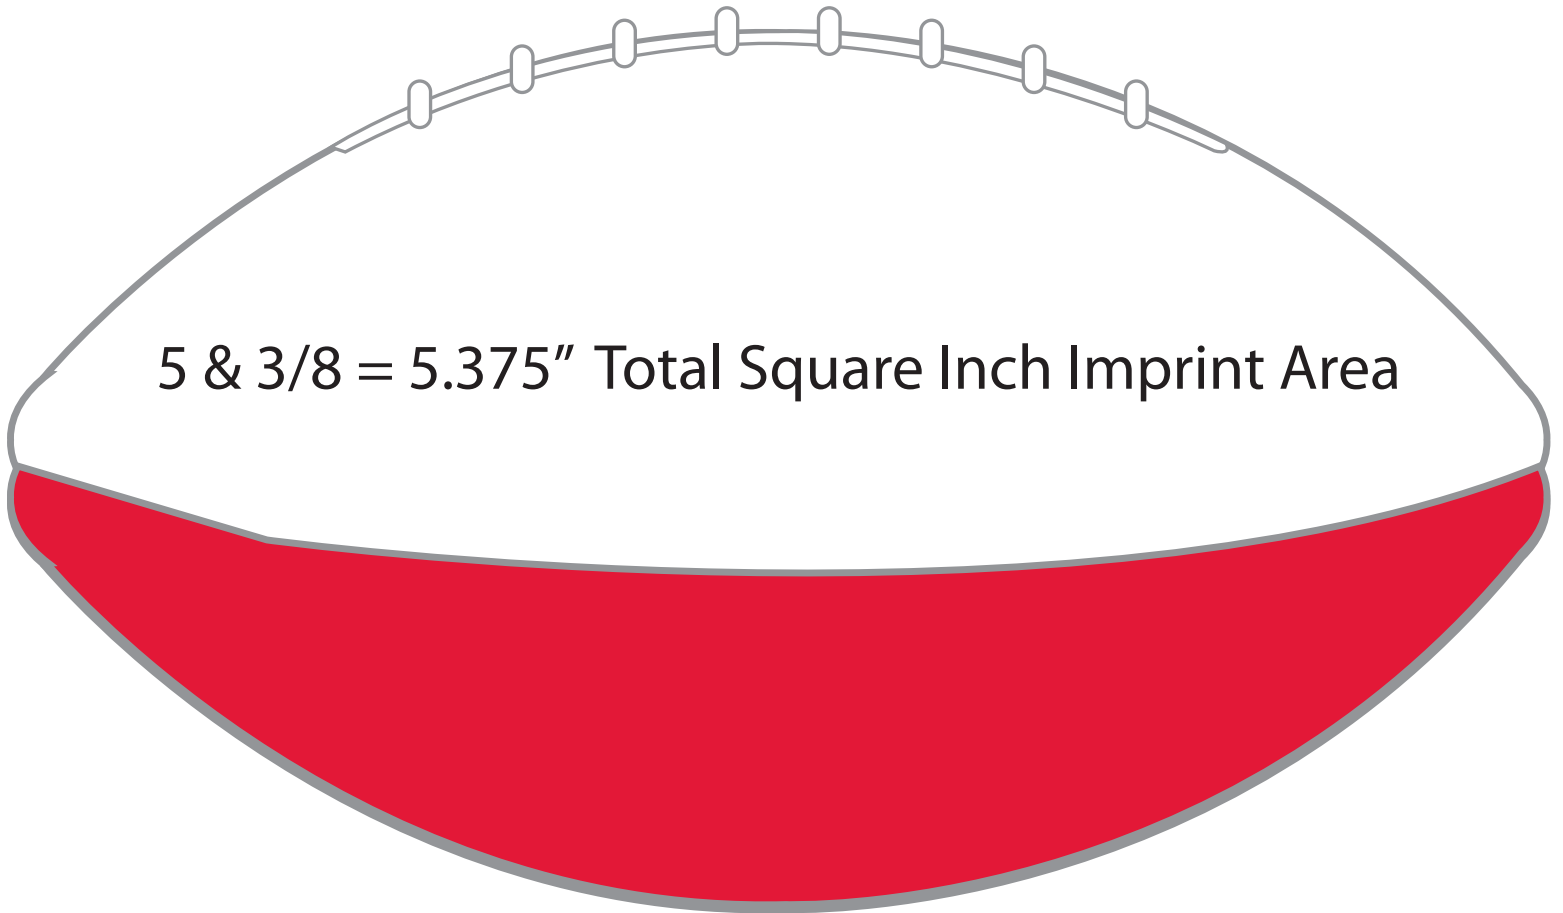

8" JUNIOR IMPRINT GUIDE

Maximum width = 4.125"
(you have to keep the height
1" OR less)

4.125" x 1" or less

Maximum height = 2.25"
(giving you a width of 2.375")

2.375" x 2.25"

or any height x width combination = 5.375
(NOT exceeding the maximums!)