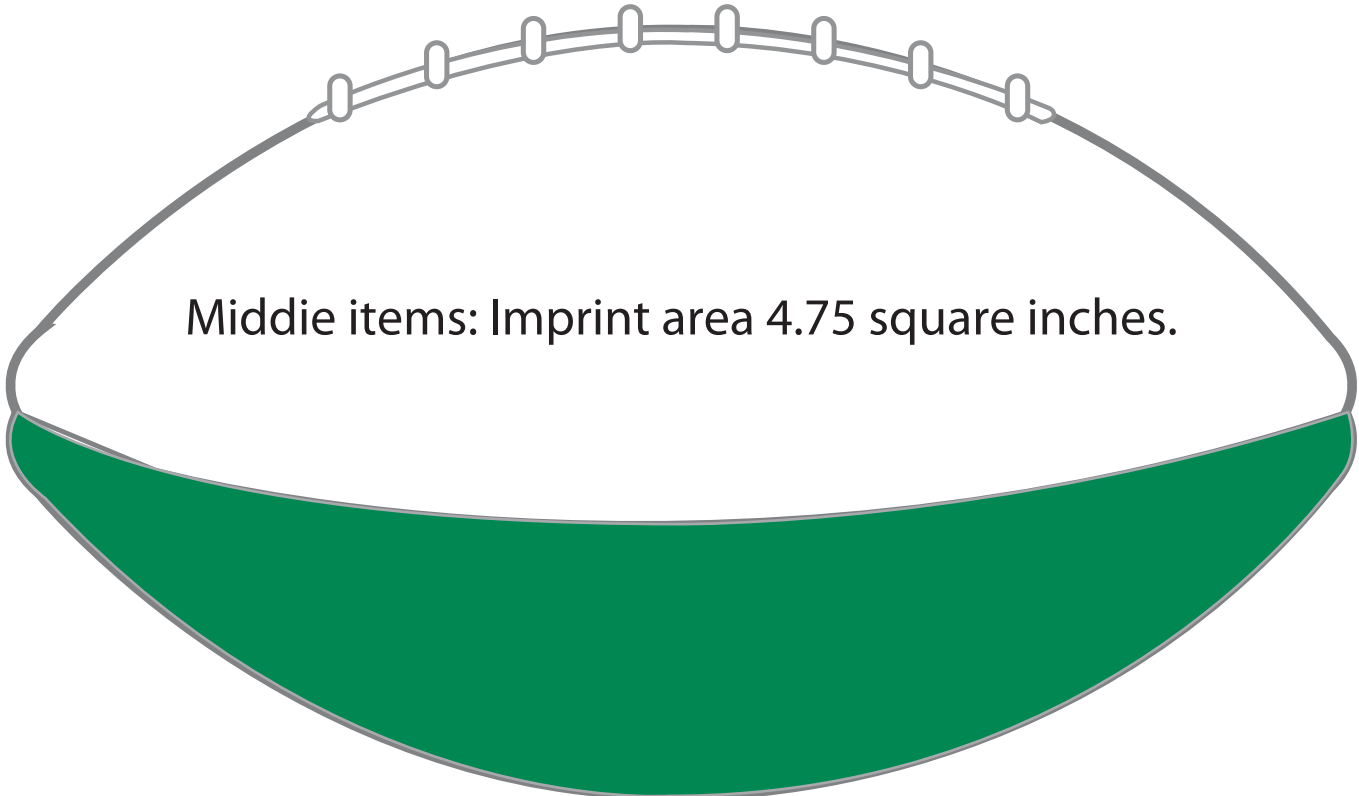

7" MIDDIE IMPRINT GUIDE

Maximum height is 2 inches (width will be 2.375")
Maximum width is 3.75" (height will be 1.25")

or any combination of height times width equaling 4.75 or less. (Not exceeding the maximums!)

3.75 X 1.25

3.50 X 1.35

2.375 x 2

2.72 X 1.75