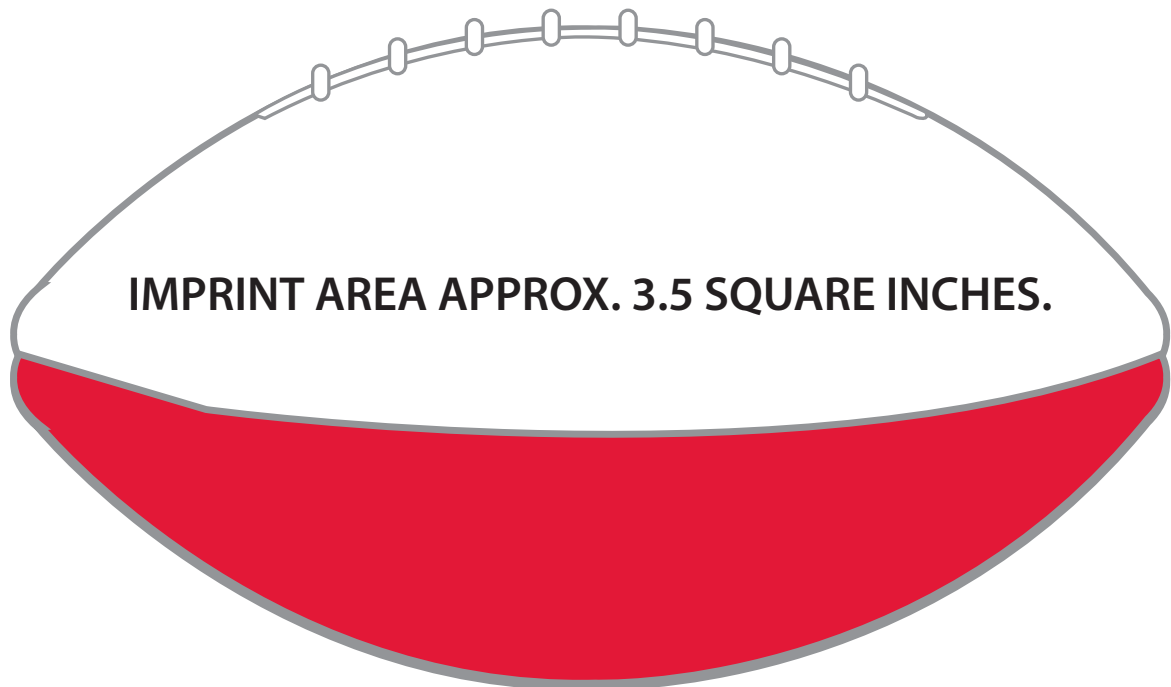

6" MINI IMPRINT GUIDE

MAXIMUM HEIGHT IS 1.625 INCHES (giving you a width of 2.15")
MAXIMUM WIDTH IS 3.25 INCHES (Must keep the height .75" or less)

**SOME BASIC GUIDES ARE: 3.25 x .75 OR LESS, 2.75 x 1.25,
2.5 x 1.4, 2.375 x 1.47, 2.15 x 1.625**

2.15 x 1.625

3.25 x .75 OR LESS

2.75 x 1.25

2.375 x 1.47

2.5 x 1.4