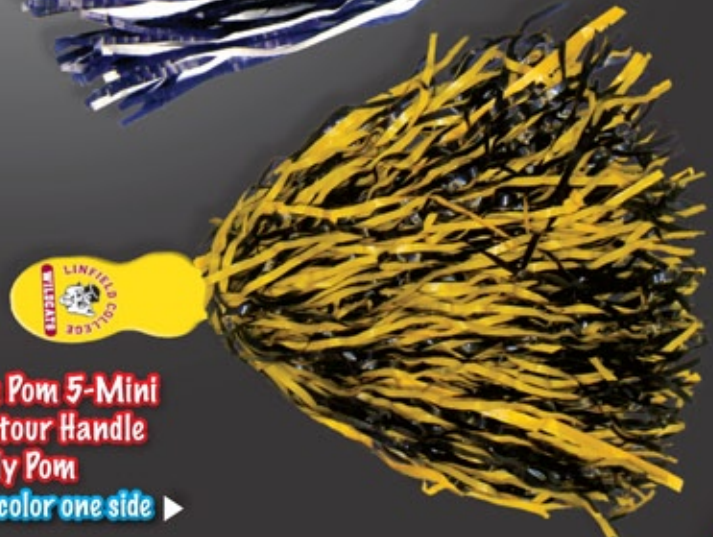

RALLY POMS

**New**

**Pom Pom 1-Soft Handle Rally Pom**  
Full color one side ▲

**Pom Pom 2-Pee Wee Tab Handle Rally Pom**  
Full color one side ▶

**Pom Pom 3-Pee Wee Contour Handle Rally Pom**  
Full color one side ▶

**Pricing & Information...**

Item	100	250	500	1000	2500	
Pom Pom 1-Soft Handle Rally Pom Full color one side	5C	2.25	2.12	2.00	1.80	1.71
Pom Pom 2-Pee Wee Tab Handle Rally Pom, Full color one side	5C	1.75	1.65	1.56	1.40	1.33
Pom Pom 3-Pee Wee Contour Handle Rally Pom, Full color one side	5C	1.75	1.65	1.56	1.40	1.33
Pom Pom 4-Mini Tab Handle Rally Pom Full color one side	5C	1.88	1.76	1.67	1.50	1.43
Pom Pom 5-Mini Contour Handle Rally Pom, Full color one side	5C	1.88	1.76	1.67	1.50	1.43
Pom Pom 6-11" Economy Stick Rally Pom, Full color one side	5C	1.79	1.69	1.59	1.43	1.37
Pom Pom 7-15" Economy Stick Rally Pom, Full color one side	5C	1.96	1.84	1.74	1.57	1.49
Pom Pom 8-11" Deluxe Stick Rally Pom Full color two sides	5C	3.21	3.02	2.85	2.57	2.44
Pom Pom 9-15" Deluxe Stick Rally Pom Full color two sides	5C	3.63	3.41	3.22	2.90	2.76
Pom Pom 10-12" Deluxe Double End Rally Pom, Full color two sides	5C	4.25	4.00	3.78	3.40	3.24
Pom Pom 11-16" Deluxe Double End Rally Pom, Full color two sides	5C	4.83	4.55	4.30	3.87	3.68
Pom Pom 12-24" Deluxe Double End Rally Pom, Full color two sides	5C	6.00	5.65	5.33	4.80	4.57
Pom Pom E-Economy Mascot Rally Pom, Full color one side	5C	3.83	3.61	3.41	3.07	2.92
Pom Pom D-Deluxe Mascot Rally Pom Full color handle two sides of handle	5C	5.08	4.78	4.52	4.07	3.87

**Pom Pom 5-Mini Contour Handle Rally Pom**  
Full color one side ▶